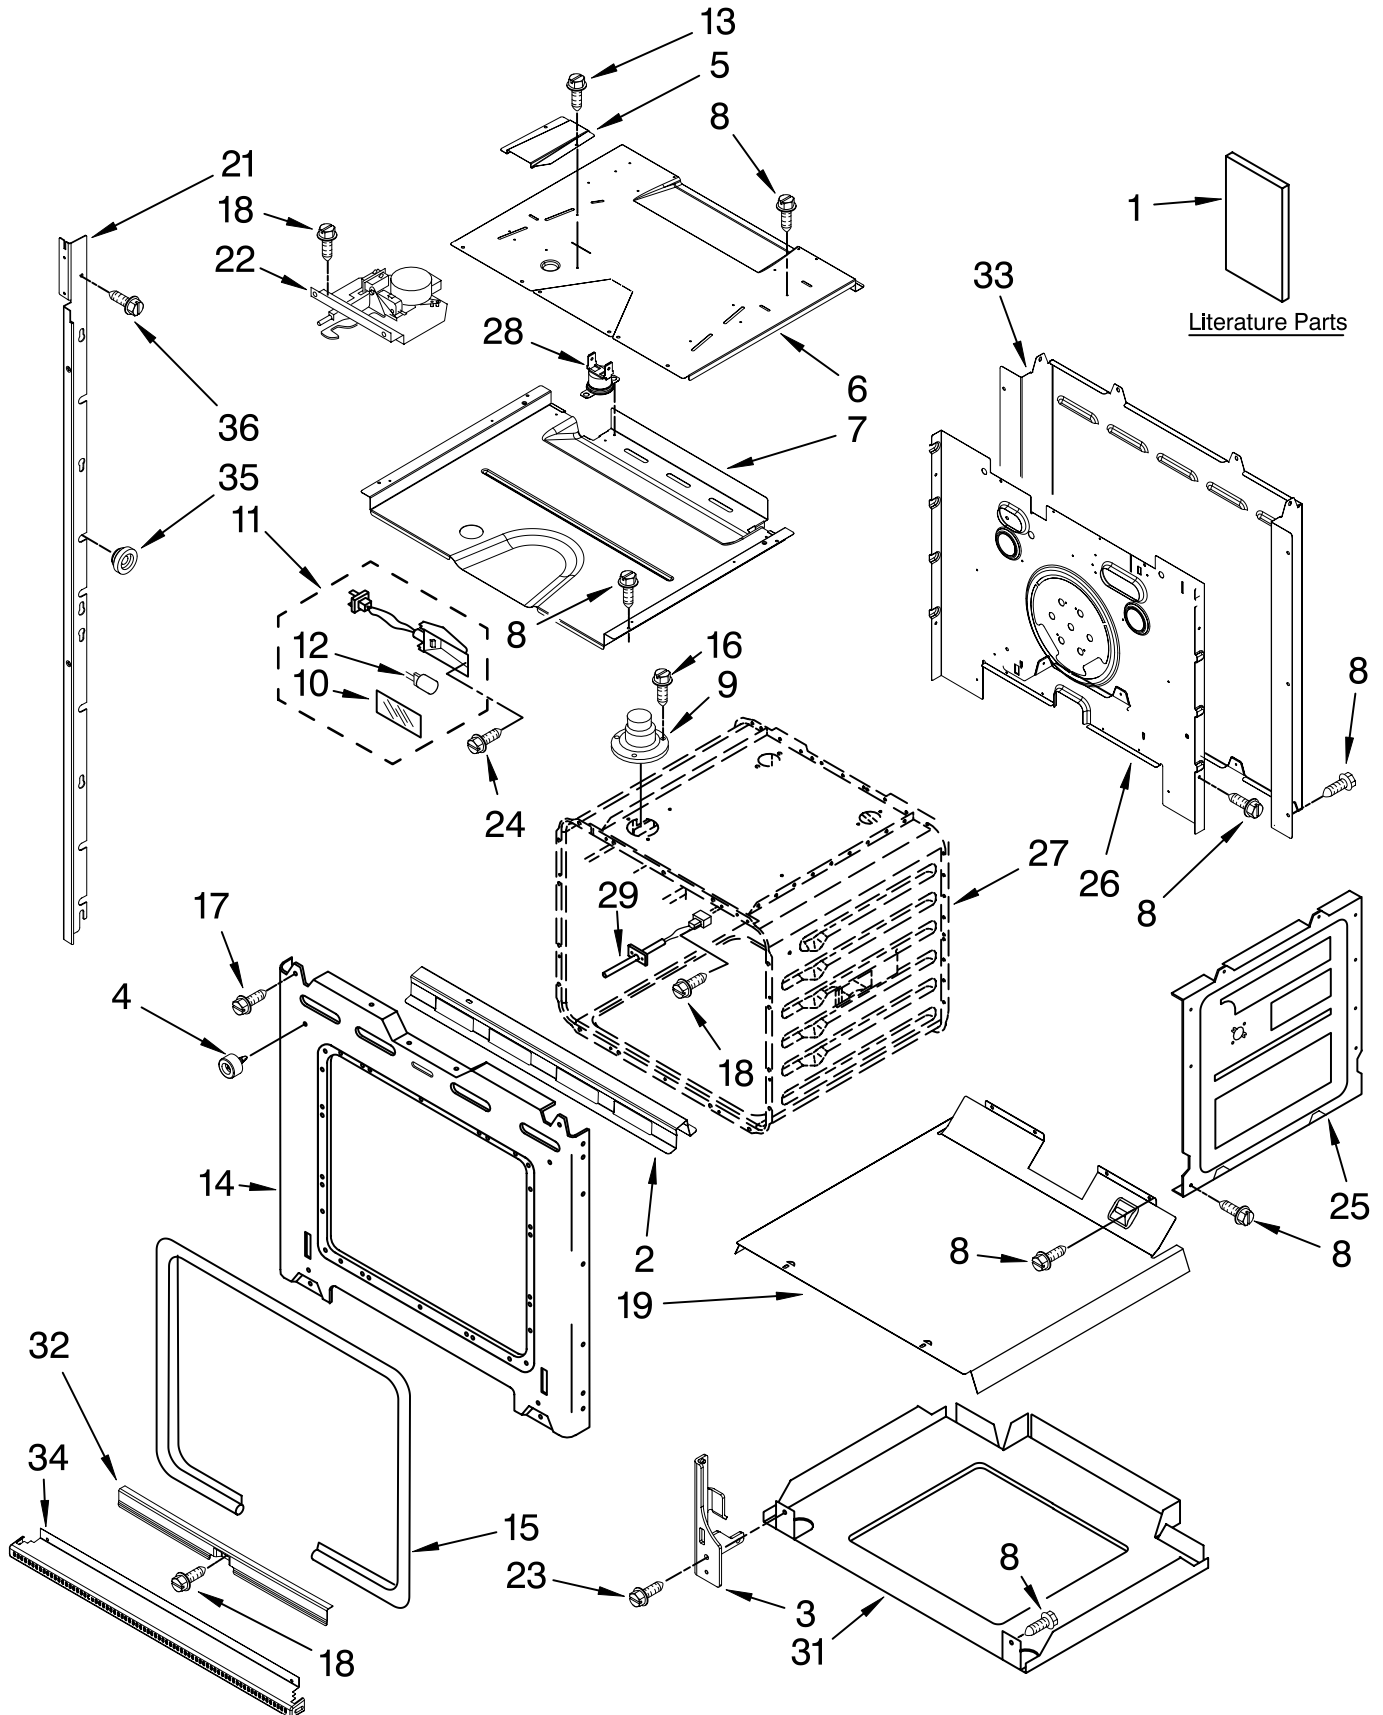

# OVEN PARTS

For Models: KEBS177SBL00, KEBS177SWH00, KEBS177SSS00

(Black)

(White)

(Stainless)

27" BUILT-IN ELECTRIC  
SINGLE OVEN  
THERMAL CONVECTION

FOR ORDERING INFORMATION REFER TO PARTS PRICE LIST

# OVEN PARTS

For Models: KEBS177SBL00, KEBS177SWH00, KEBS177SSS00

(Black)

(White)

(Stainless)

Illus. No.	Part No.	DESCRIPTION	Illus. No.	Part No.	DESCRIPTION	Illus. No.	Part No.	DESCRIPTION
1		Literature Parts Installation Instructions	9	4452158	Tube, Vent	24	4449748	Screw
	8304336	Oven	10	4452163	Lens, Light	25	4455641	Side, Chassis
	8304571	Undercounter	11	4448972	Oven Light Assembly	26	8304304	Back, Chassis
	8304324	Use & Care Guide Tech Sheet	12	4452164	Bulb, Light	27		Liner, Oven (Not serviceable)
	8303951	English	13	3400832	Screw (2)	28	8304452	Thermal Fuse 105C
	8304415	French	14	W10118751	Frame, Front	29	4455636	Sensor
	8304335	Easy Set Guide	15	8304494	Gasket, Door	31	8303772	Base, Chassis
	3191638	English	16	3196176	Screw	32	8304478	Retainer, Gasket
	9759133	French	17	4449040	Screw	33	8303517	Cover, Back
			18	4449154	Screw	34		Trim, Bottom Vent
			19	4451477	Support, Insulation		8303706BL	Black
			21		Mounting Rail, Side Right		8303706WH	White
2	8304420	Bracket, Base		8303675BL	Black		8303706SS	Stainless
3		Hinge Receiver		8303675WH	White	35	4448444	Grommet, Mounting Rail
	4455606	Right			Left			
	4455605	Left		8303676BL	Black	36	3400893	Screw (12)
4	W10105790	Bumper, Door (2)		8303676WH	White	<b>FOLLOWING PARTS NOT ILLUSTRATED</b>		
5	8303829	Exhaust, Vent Slope	22	8303692	Latch, Mortorized	<b>INSULATION</b>		
6	8303771	Divider, Vent	23	4449743	Screw		8303966	Insulation, Wrap
7	8303770	Top Chassis					8303968	Insulation, Back
8	4449809	Screw						